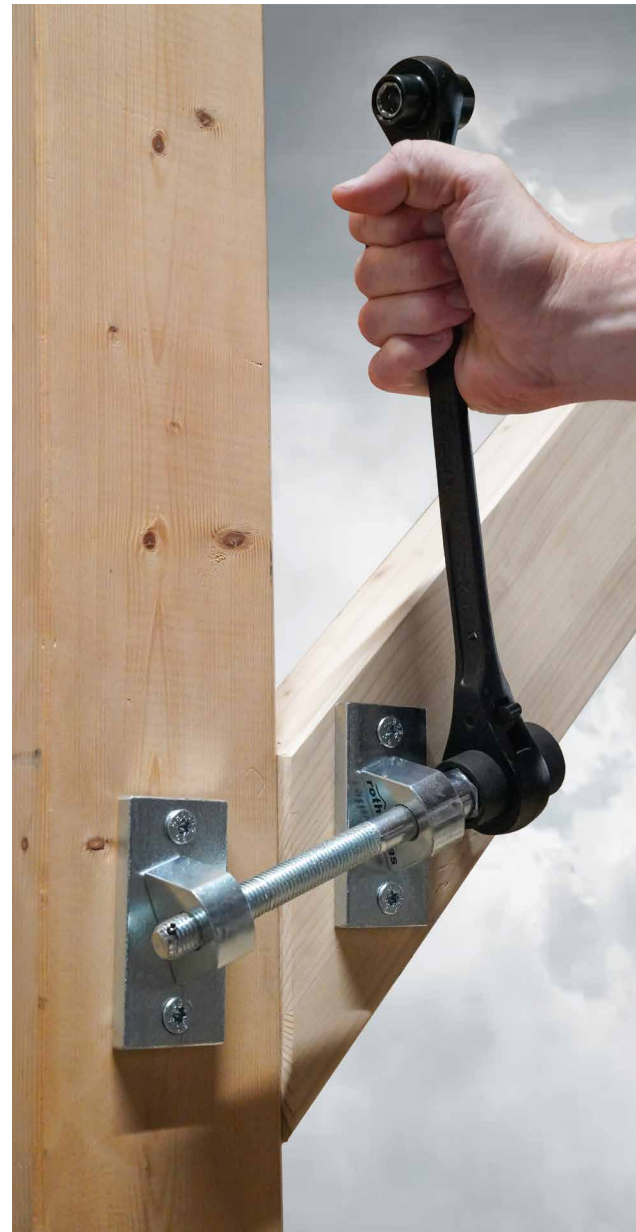

GEKO MINI

SMALL PANEL PULLER

- Compact panel puller for everyday use, suitable for timber frame construction, interior fittings, staircases, and doors and windows
- Full rotation allows GEKO MINI to adapt easily in any direction, even on complex surfaces
- The CRICKET ratchet serves as a handle
- Only one CRICKET is needed to install all the GEKOMINIs required for the project. Must be ordered separately.

(* Maximum extension capacity.

CODES AND DIMENSIONS

CODE	description	pcs
GEKOMINI	small panel puller	1

COMPLEMENTARY PRODUCTS - ACCESSORIES

CODE	description	pcs
GEKOMINIP	spare plate for GEKOMINI	1

CRICKET 8 SIZES RATCHETING WRENCH

CODE	dimensions/thread [SW/M]	length [mm]	pcs
CRICKET	10/M6 - 13/M8	340	1
	14/(M8) - 17/M10		
	19/M12 - 22/M14		
	24/M16 - 27/M18		

See the product on page 70

POSSIBLE LAYOUT OF SCREWS

HBS Ø8 mm

VGS Ø9 mm

2x countersunk holes Ø10,5 mm