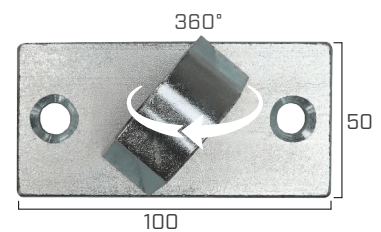

GEKO MINI

SMALL PANEL PULLER

- Compact panel puller for everyday use, suitable for timber frame construction, interior fittings, staircases, and doors and windows
- Full rotation allows GEKO MINI to adapt easily in any direction, even on complex surfaces
- The CRICKET ratchet serves as a handle
- Only one CRICKET is needed to install all the GEKOMINIs required for the project. Must be ordered separately.

(* Maximum extension capacity.

CODES AND DIMENSIONS

CODE	description	pcs
GEKOMINI	small panel puller	1

COMPLEMENTARY PRODUCTS - ACCESSORIES

CODE	description	pcs
GEKOMINIP	spare plate for GEKOMINI	1

CRICKET 8 SIZES RATCHETING WRENCH

CODE	dimensions/thread [SW/M]	length [mm]	pcs
CRICKET	10/M6 - 13/M8	340	1
	14/(M8) - 17/M10		
	19/M12 - 22/M14		
	24/M16 - 27/M18		

See the product on page 70

POSSIBLE LAYOUT OF SCREWS

HBS Ø8 mm

VGS Ø9 mm

2x countersunk holes Ø10,5 mm