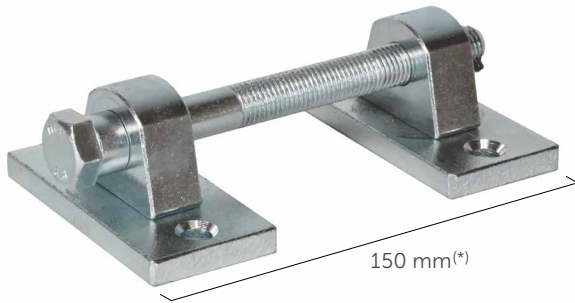

## SMALL PANEL PULLER

- Compact panel puller for everyday use, suitable for timber frame construction, interior fittings, staircases, and doors and windows
- Full rotation allows GEKO MINI to adapt easily in any direction, even on complex surfaces
- The CRICKET ratchet serves as a handle
- Only one CRICKET is needed to install all the GEKOMINIs required for the project. Must be ordered separately.

(\* Maximum extension capacity.